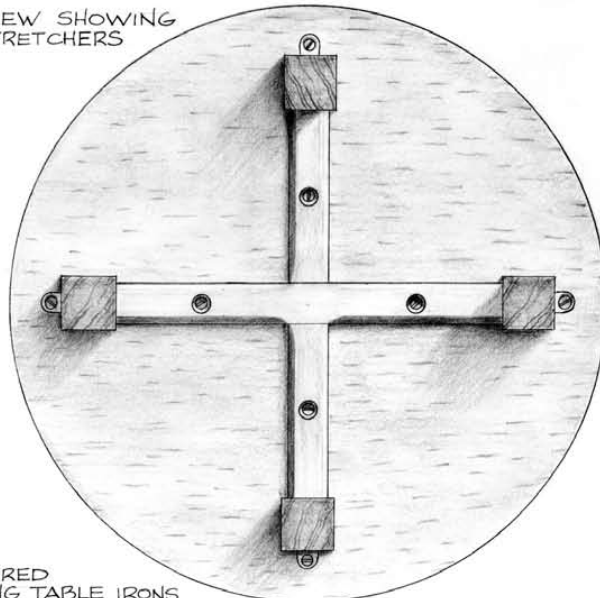

The Woodworking Shows-Atlanta Tabouret Table

Grove Park Inn – Round Tabouret via Popular Woodworking

UPPER STRETCHERS

EACH GRID SQUARE REPRESENTS 1/2 INCH

LOWER STRETCHERS

BOTTOM VIEW SHOWING UPPER STRETCHERS

TOP IS SECURED TO LEGS USING TABLE IRONS

The Woodworking Shows-Atlanta Tabouret Table Grove Park Inn – Round Tabouret via Popular Woodworking

Build at home and give it away!

Thank you so much for your willingness to help a veteran in need by using your skills as an artisan. After you have finished your project, please take a picture and send it to info@artisancare.org