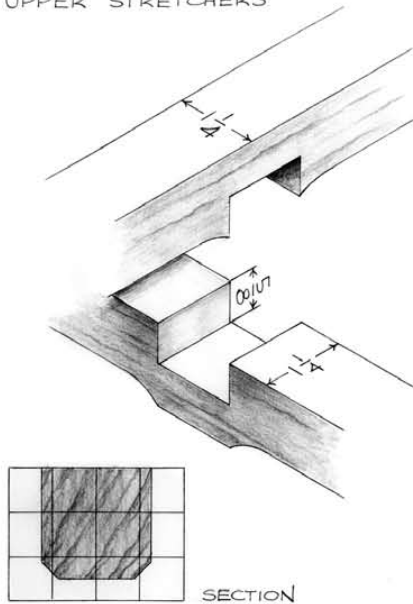

The Woodworking Shows-Atlanta Tabouret Table

Grove Park Inn – Round Tabouret via Popular Woodworking

UPPER STRETCHERS

EACH GRID SQUARE REPRESENTS 1/2 INCH

LOWER STRETCHERS

BOTTOM VIEW SHOWING UPPER STRETCHERS