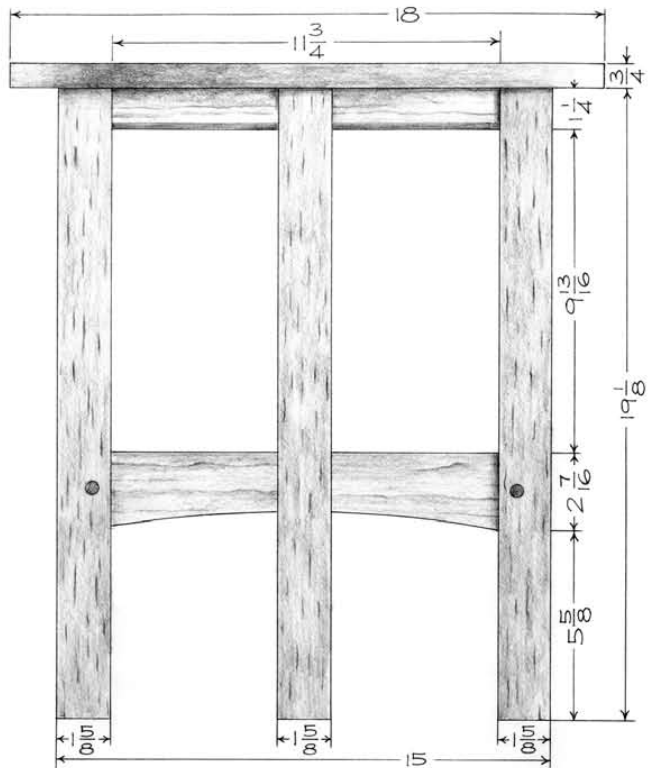

The Woodworking Shows-Atlanta Tabouret Table

Grove Park Inn – Round Tabouret via Popular Woodworking

UPPER STRETCHERS

EACH GRID SQUARE REPRESENTS 1/2 INCH

LOWER STRETCHERS

BOTTOM VIEW SHOWING UPPER STRETCHERS